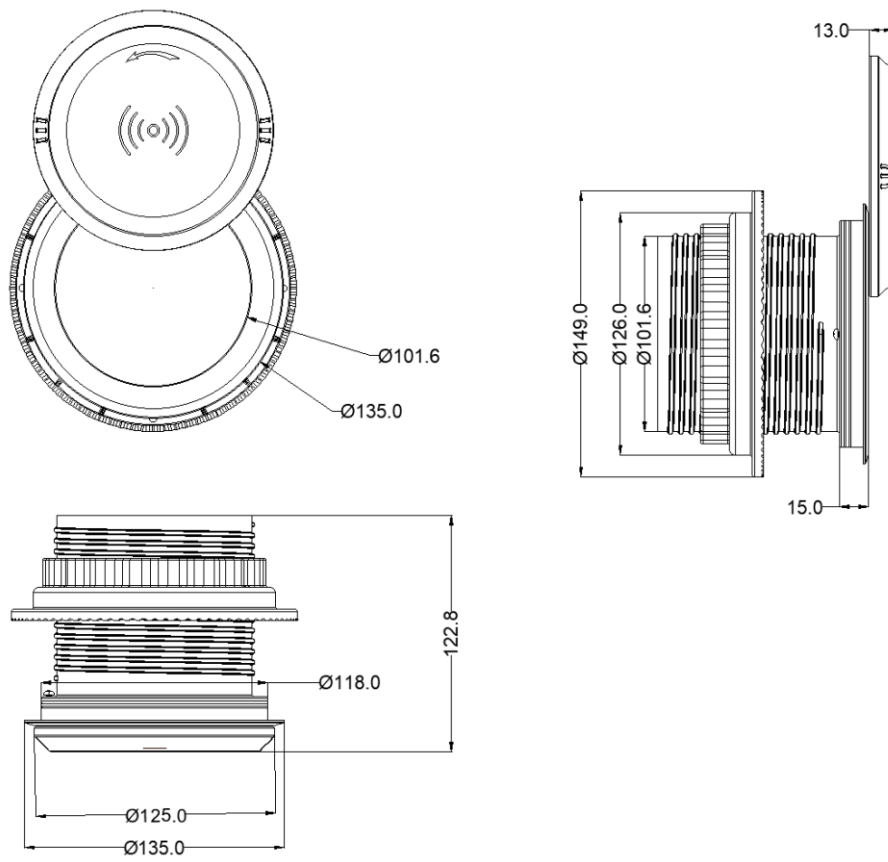

Dimensions

Above dimensions for reference and subject to change, please double confirm.